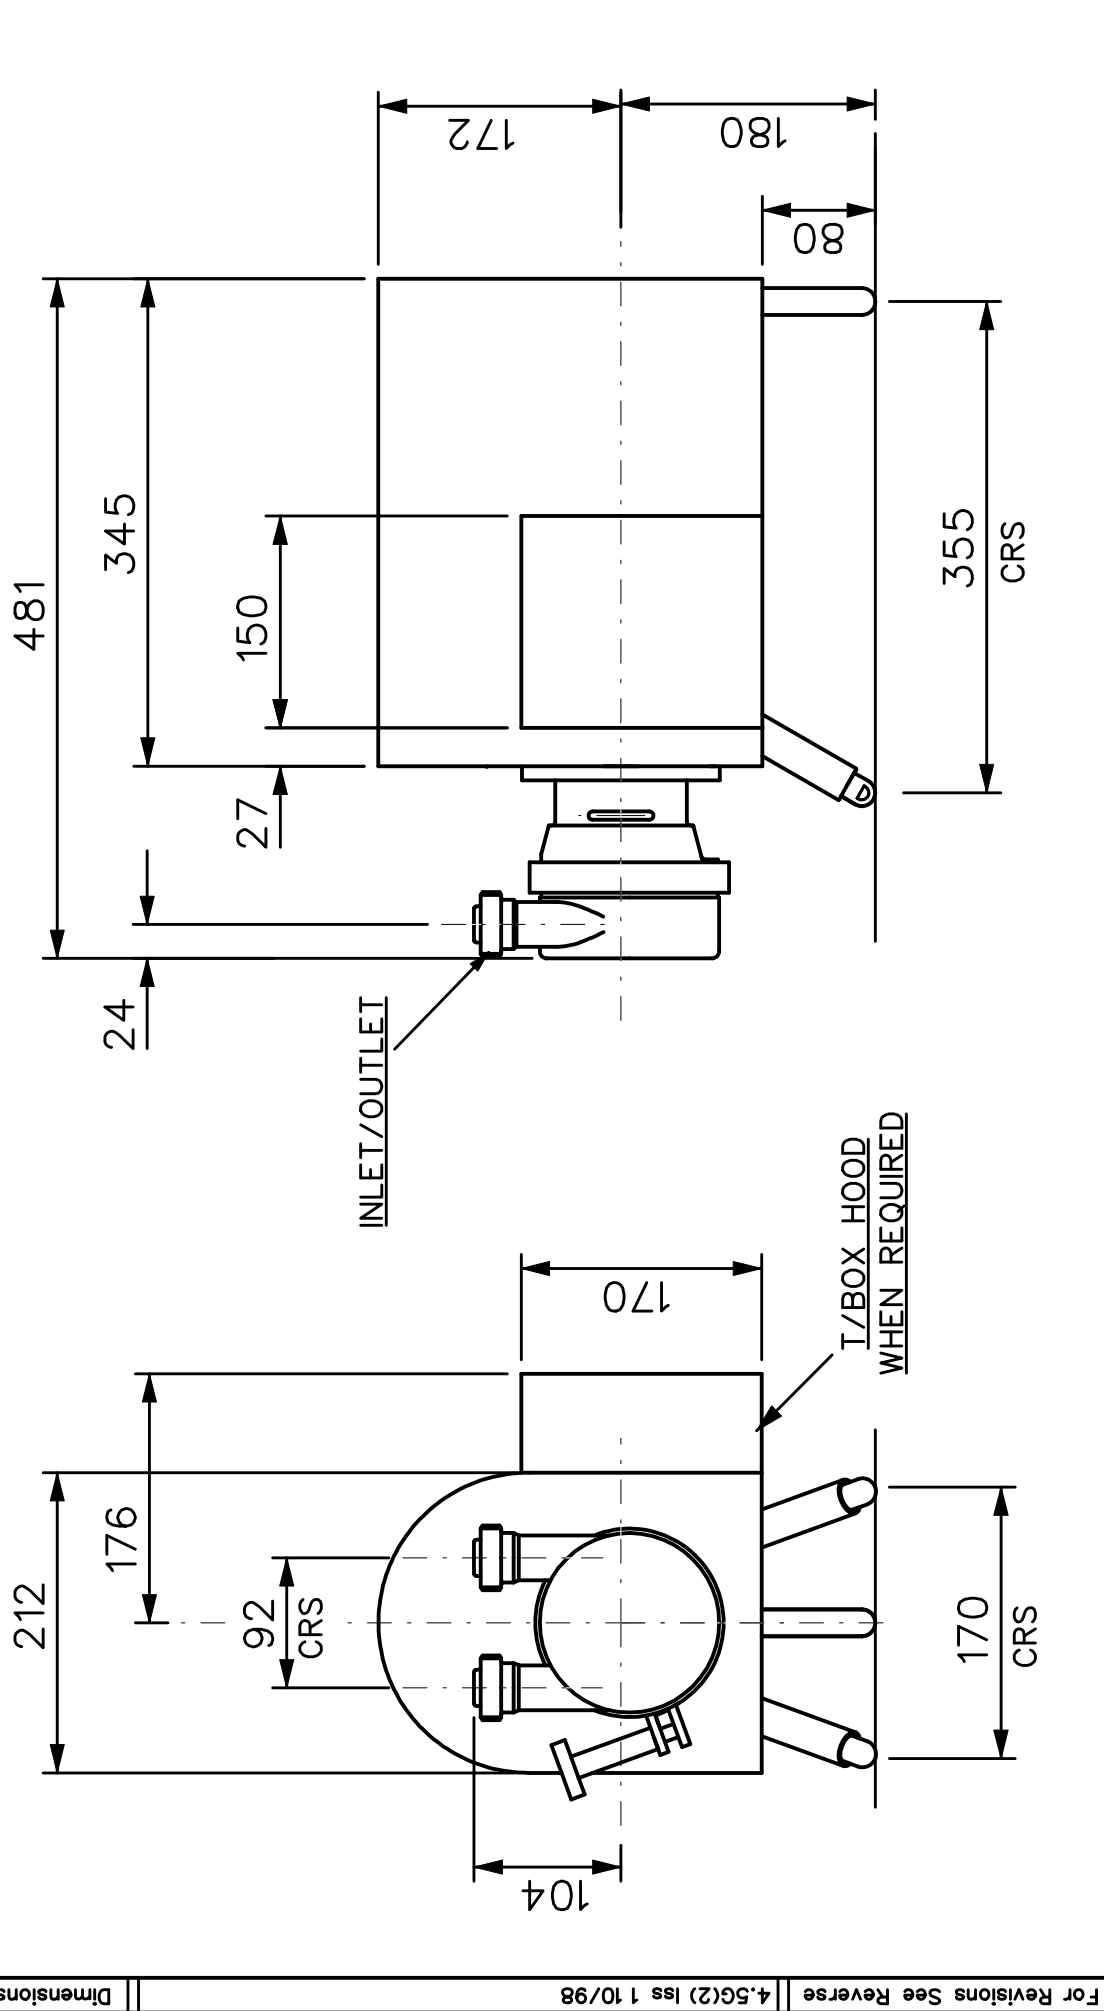

Drng No RD-1953  
 Rev Status A

Third Angle Projection  Do Not Scale  
 DIMENSIONS SUBJECT TO CHANGE WITHOUT NOTIFICATION  
 DIMENSIONS SHOULD NOT BE USED FOR INSTALLATION PURPOSES UNLESS SPECIFICALLY ENDORSED

	MDM PUMPS LTD Spring Lane Malvern, Worcs England, WR14 1BP Tel: 01684 892678 Fax: 01684 892841	Date 31/10/97
	Date 31/10/97	Date 31/10/97
Ch'd HL	Scale 1:5	Date 31/10/97

1" TWO WAY PUMP - TYPE 21 COWL